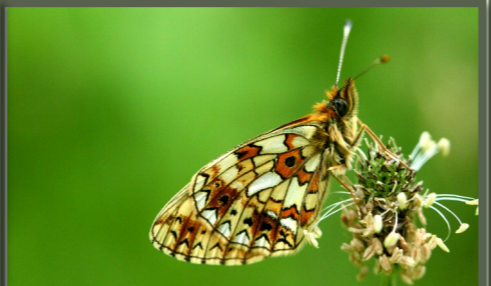

Small Pearl-bordered Fritillary
Britheg Berlog Fach
Clossiana selene