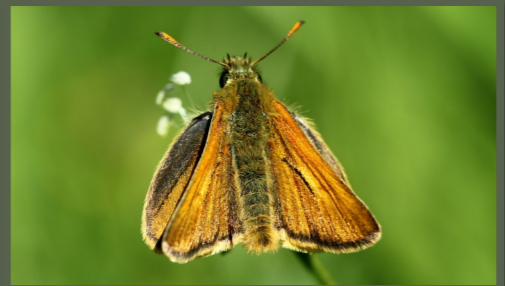

Butterflies

GILEACH

Nature Reserve

Orange-tip
Gwyn Blaen Oren
Anthocharis cardamines

Green-veined White
Gwyn Gwythiennau Gwyrddion
Pieris napi

Large White
Gwyn Mawr
Pieris brassicae

Small White
Gwyn Bach
Pieris rapae

Large Skipper
Gwibiwr Mawr
Ochlodes venatus

Small Skipper
Gwibiwr Bach
Thymelicus sylvestris

Small Pearl-bordered Fritillary
Britheg Berlog Fach
Clossiana selene

Dark Green Fritillary
Britheg Werdd
Argynnis aglaia